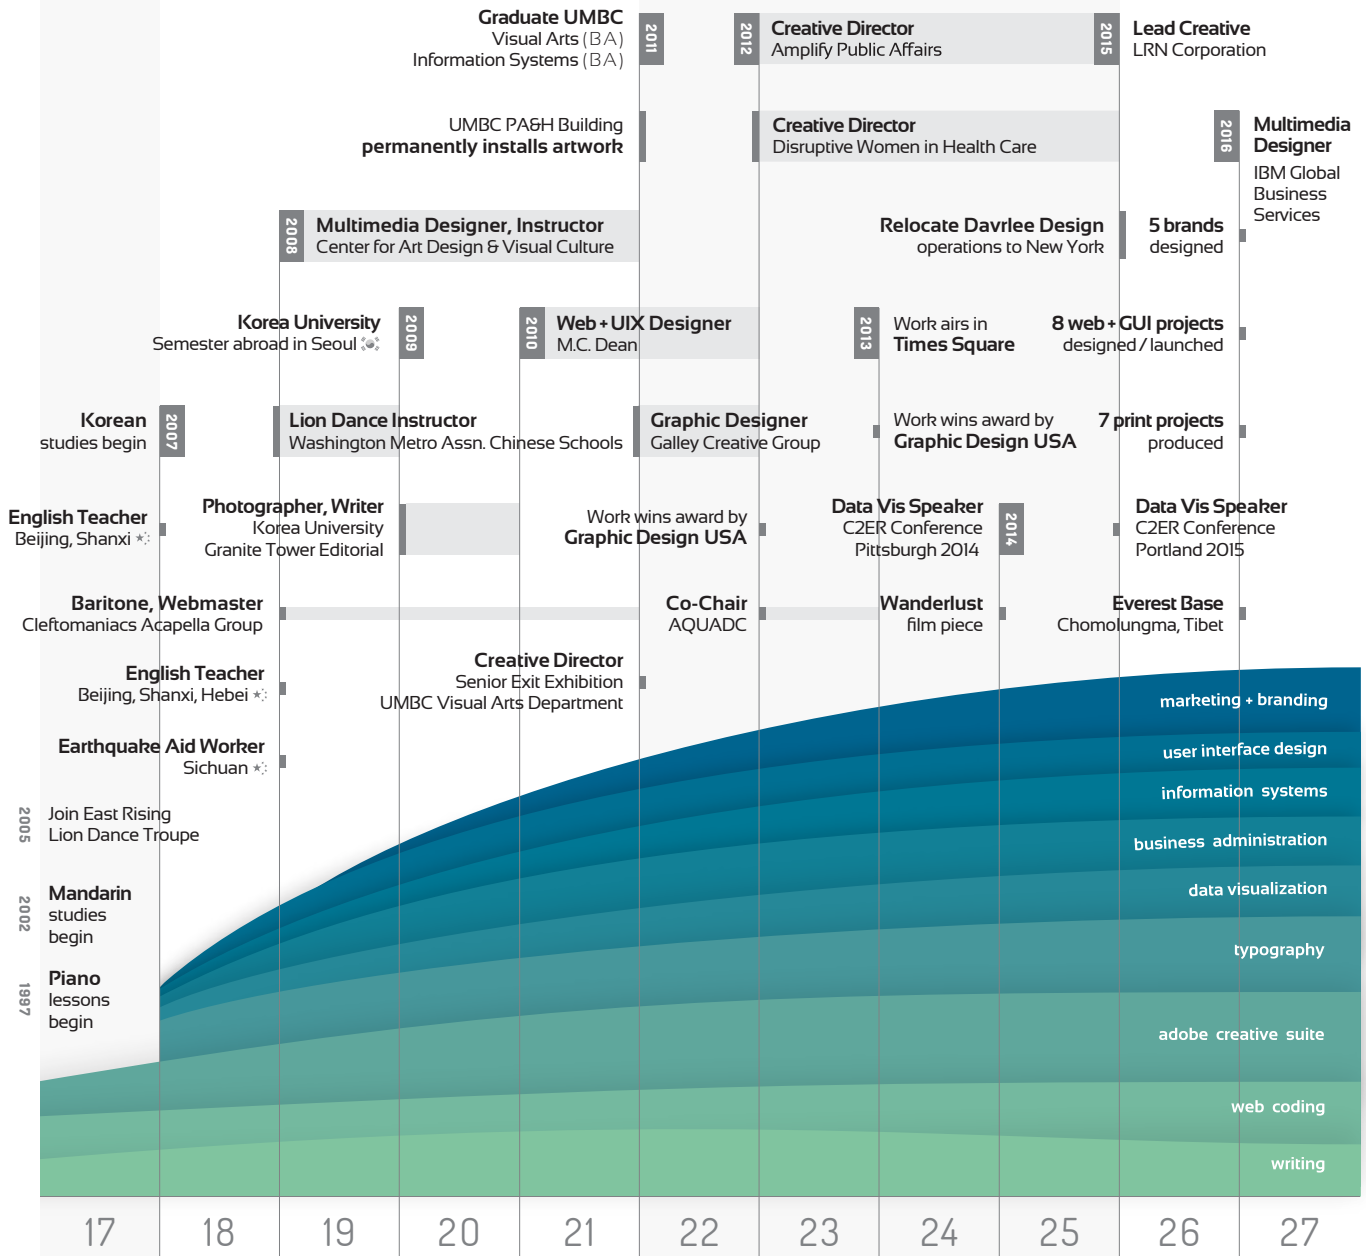

Davrlee Design
NEW YORK, NY
IBM Global Business Services
NEW YORK, NY

TECHNICAL

PERSONAL