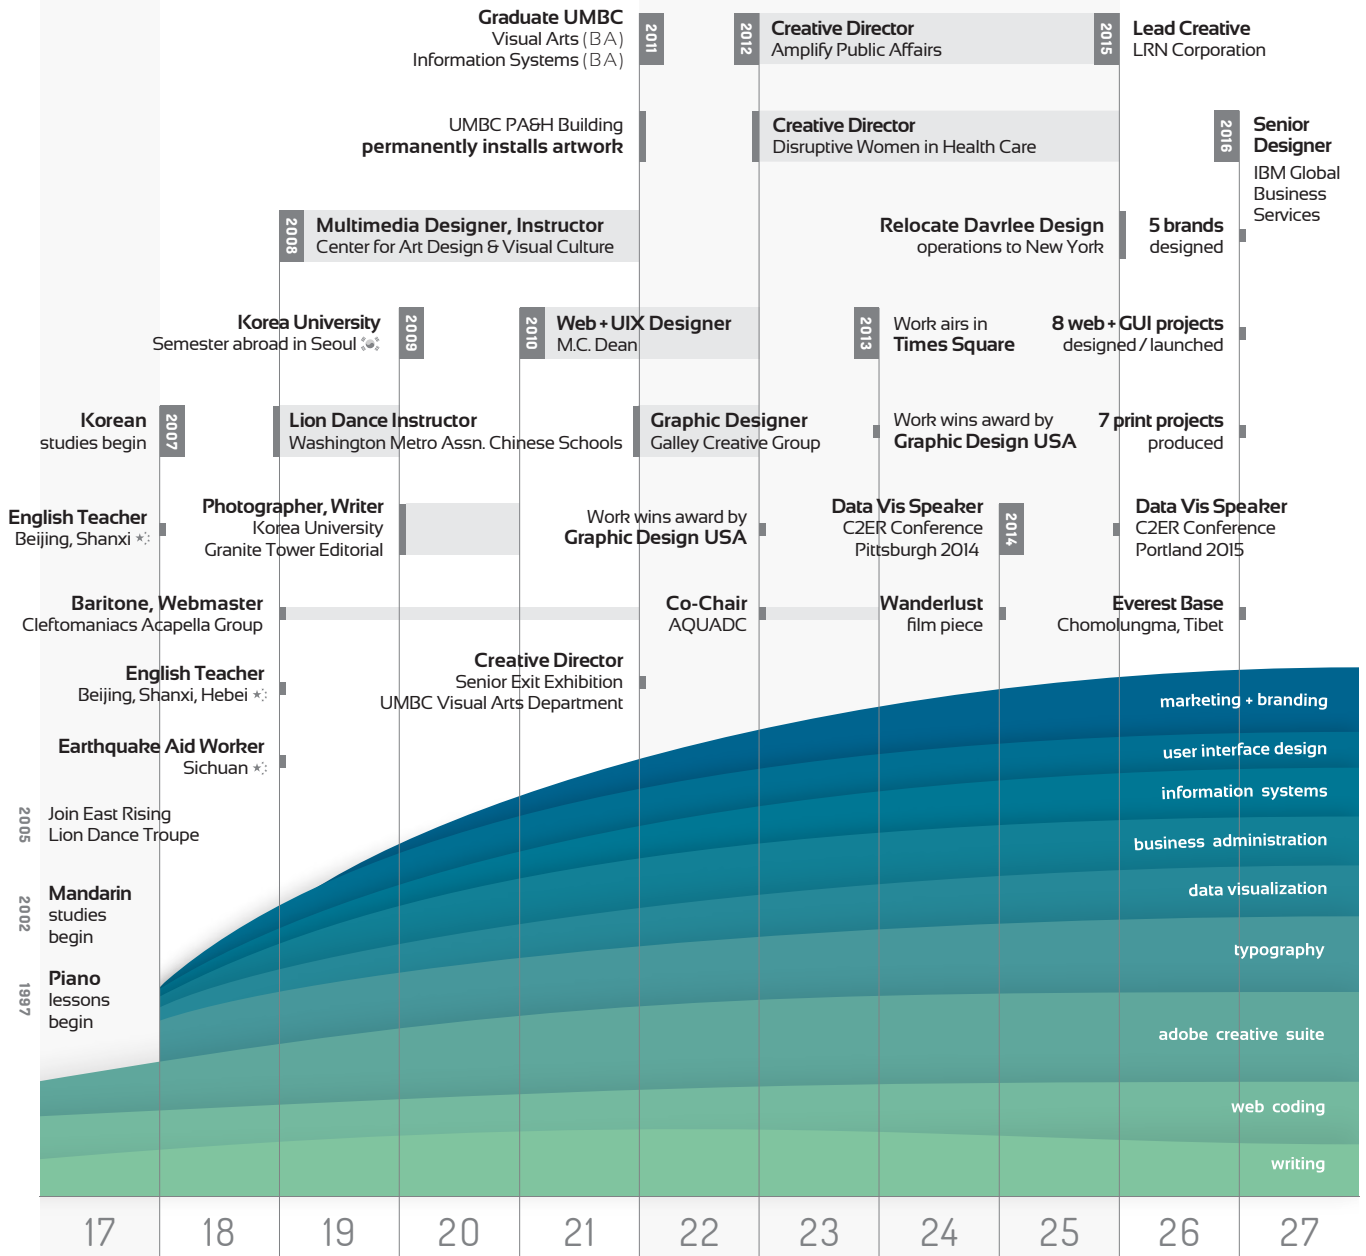

Davrlee Design  
NEW YORK, NY

TECHNICAL

PERSONAL

- piano
- singing
- drawing
- architecture
- volleyball
- alpine skiing
- foreign languages
- guitar
- photography
- film + animation + time-based + interactive multimedia
- graphic design